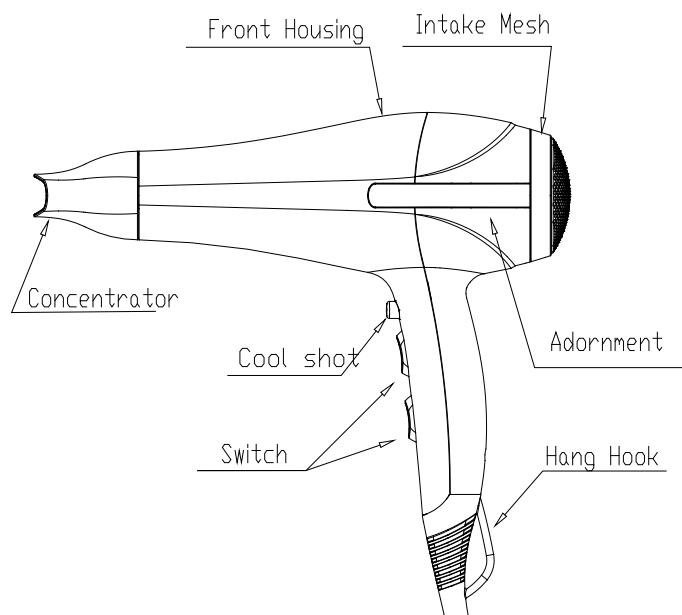

INSTRUCTION MANUAL

NERO WAVE HAIR DRYER

Product Number: 7411901

SPECIAL FEATURES:

1. Tourmaline technology seals the hair cuticles and reduces frizz and static, leaving hair shiny.
2. Long life motor and high quality switches.
3. Safety filter and overheating protection.
4. Professional slim air concentrator.
5. Hang-up hook.

HOW TO USE YOUR HAIRDRYER

1. Always ensure the switch is set to OFF position before plugging the unit into the power outlet.
2. Use the high setting for drying hair, and the low setting for styling.
3. If the hair dryer stops for any reason turn it off at once and let it cool down.
4. Switch control:

0 – OFF Position	1 - LOW: Medium warm temperature.
1 - LOW: Low speed	2 - MIDDLE: Medium hot temperature
2 - HIGH: High speed	3 - HIGH: Hot temperature

Cool shot: After drying hair, press the cool shot button to fix your style and add shine.

5. The hairdryer can be used with or without the concentrator.
6. Switch off after using, and remove plug from the socket.
7. The tourmaline technology automatically operates when the dryer is in use.